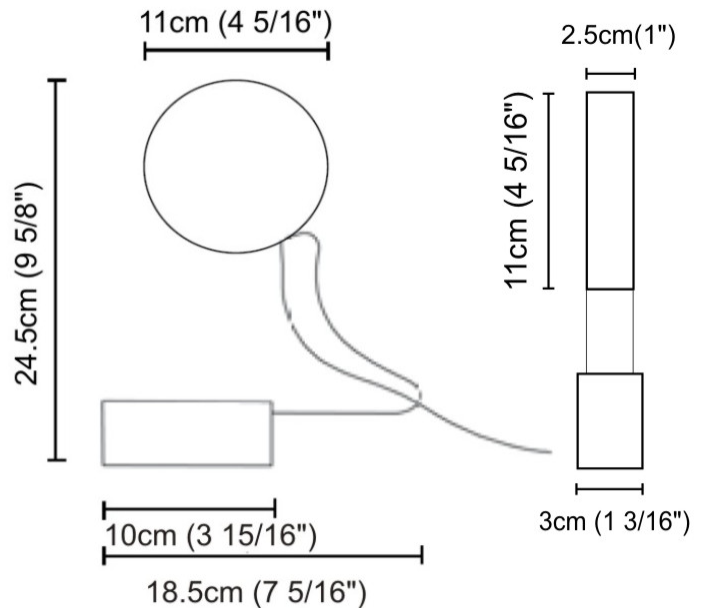

PROJECT	_____
TYPE	_____
SPECIFIER	_____
QUANTITY	_____
DATE	_____

DO NOT DISTURB PORTABLE

D134023-

base number   Finish
Options

1. To build a product code in our configurator select the specify button on the base model # product page
2. To build a manual product code on this datasheet choose from the options listed below in blue font and add the suffix to the base model #

GENERAL

Series: Do Not Disturb
Brand: Knikerboker
Division: Design
Mounting Type: Portable
Mounting Location: Table
Subcategory: Table

PHYSICAL

Shape: Round
Length (mm): 185
Length (in): 7 5/16
Width (mm): 30
Width (in): 1 3/16
Height (mm): 245
Height (in): 9 5/8
Light Distribution: Direct / Indirect
Diffuser: Opal
Fixture Finish: EWH / EBK / MAN / COF / PRD / SLF / GLF / CLF / BRL
Fixture Material: Metal

ELECTRICAL

Lamp Type: LED
Input Wattage (W): 8
Total Output Wattage (W): 7
Dimming: Non-Dimmable
Driver Included: Yes
Driver Location: Integrated
Driver Type: Constant Voltage - 120Vac
Driver Class: Class 2
Input Voltage (V): 120
Output Voltage (V): 24

LED

Number of LEDs: 1
Color Temperature (°K): 3000
Max. Delivered Lumen (lm): 1000
CRI: >85 CRI
Lamp Life (hrs): 50000

OPTICAL

RATINGS AND CERTIFICATIONS

Certified By: Certified for North American Standards
IP rating: IP20